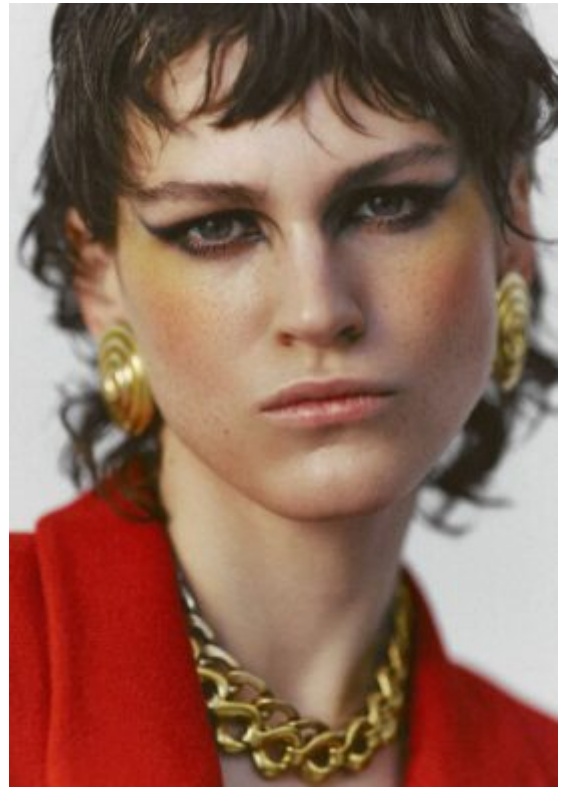

TRUE MODELS

Sasha Marchenko

176 | 82 / 63 / 88 / 40 | Dark Brown / Green Brown

TRUE MODELS

Sasha Marchenko

176 | 82 / 63 / 88 / 40 | Dark Brown / Green Brown

TRUE MODELS

Sasha Marchenko

176 | 82 / 63 / 88 / 40 | Dark Brown / Green Brown

TRUE MODELS

Sasha Marchenko

176 | 82 / 63 / 88 / 40 | Dark Brown / Green Brown

TRUE MODELS

Sasha Marchenko

176 | 82 / 63 / 88 / 40 | Dark Brown / Green Brown