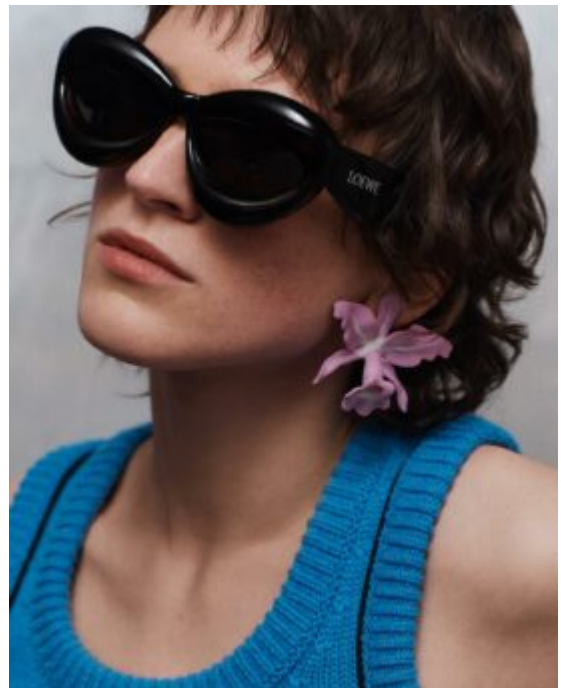

TRUE MODELS

Sasha Marchenko

176 | 82 / 63 / 88 / 40 | Dark Brown / Green Brown

TRUE MODELS

Sasha Marchenko

176 | 82 / 63 / 88 / 40 | Dark Brown / Green Brown

TRUE MODELS

Sasha Marchenko